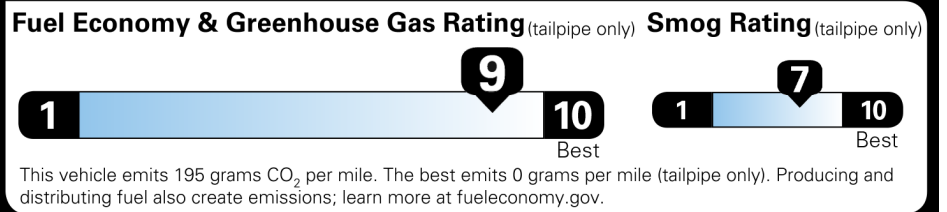

Actual results will vary for many reasons, including driving conditions and how you drive and maintain your vehicle. The average new vehicle gets 27 MPG and costs $6,500 to fuel over 5 years. Cost estimates are based on 15,000 miles per year at $2.35 per gallon. MPGe is miles per gasoline gallon equivalent. Vehicle emissions are a significant cause of climate change and smog.

fuel economy.gov
Calculate personalized estimates and compare vehicles

DELIVERY, PROCESSING AND HANDLING FEE	1,025.00
TOTAL	$36,413.00

Delivered by Truck to: 06002
A-1 TOYOTA
50 AMITY ROAD
NEW HAVEN CT06515

TML1E2N1S0F0W0